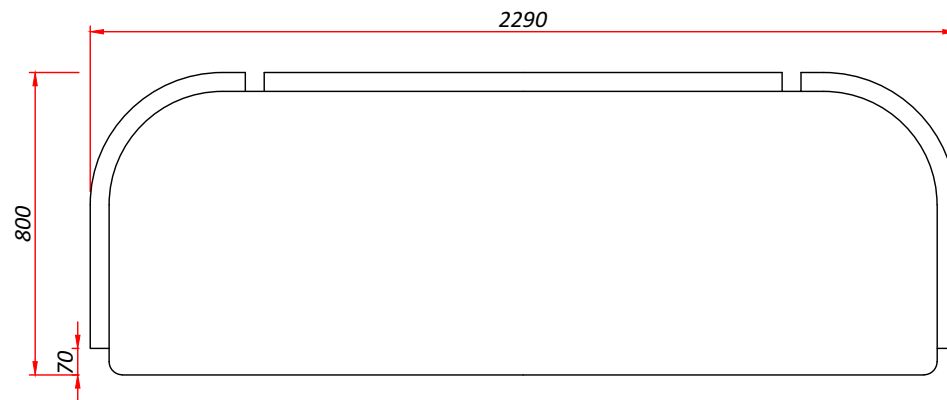

Product name

TB-S1
(sofa)

Size(mm)

2290*800*600mm

Spec

Aluminium with
outdoor powder
painting

17cm cushions

Page

1

Drawing date

2021-03-15

Product name		
TB-S1 (single sofa)		
Size(mm)		
800*800*600mm		
Spec		
Aluminium with outdoor powder painting 17cm cushions		
Page		
2		
Drawing date		
2021-03-15		

<p>Product name</p>		
<p>TB-S1 (coffee table)</p>		
<p>Size(mm)</p>		
<p>1520*810*300mm</p>		
<p>Spec</p>		
<p>Aluminium with outdoor powder painting</p>		
<p>Page</p>		
<p>3</p>		
<p>Drawing date</p>		
<p>2021-03-15</p>		