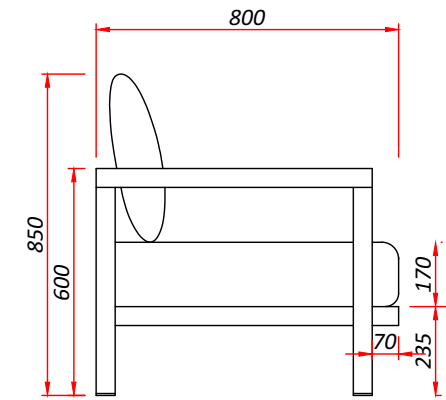

Product name

TB-S1
(sofa)

Size(mm)

2290*800*600mm

Spec

Aluminium with
outdoor powder
painting

17cm cushions

Page

1

Drawing date

2021-03-15

Product name		
TB-S1 (single sofa)		
Size(mm)		
800*800*600mm		
Spec		
Aluminium with outdoor powder painting 17cm cushions		
Page		
2		
Drawing date		
2021-03-15		

<p>Product name</p>		
<p>TB-S1 (coffee table)</p>		
<p>Size(mm)</p>		
<p>1520*810*300mm</p>		
<p>Spec</p>		
<p>Aluminium with outdoor powder painting</p>		
<p>Page</p>		
<p>3</p>		
<p>Drawing date</p>		
<p>2021-03-15</p>		