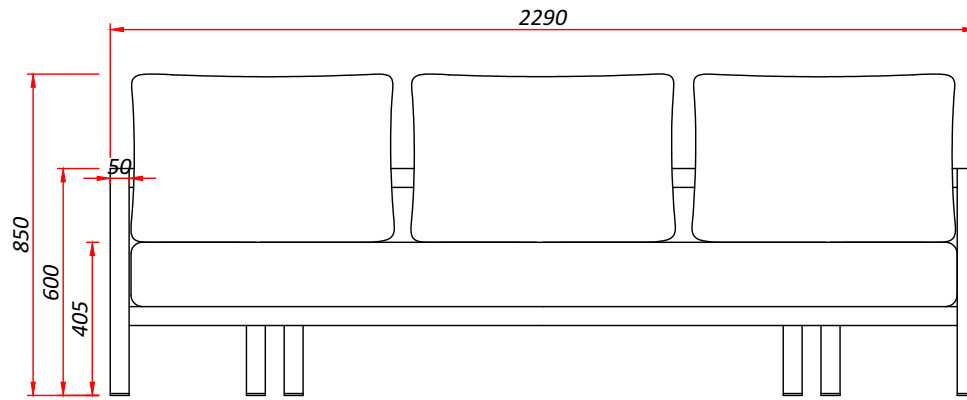

Product name

TB-S1
(sofa)

Size(mm)

2290*800*600mm

Spec

Aluminium with
outdoor powder
painting

17cm cushions

Page

1

Drawing date

2021-03-15

Product name		
TB-S1 (single sofa)		
Size(mm)		
800*800*600mm		
Spec		
Aluminium with outdoor powder painting 17cm cushions		
Page		
2		
Drawing date		
2021-03-15		

<p>Product name</p>		
<p>TB-S1 (coffee table)</p>		
<p>Size(mm)</p>		
<p>1520*810*300mm</p>		
<p>Spec</p>		
<p>Aluminium with outdoor powder painting</p>		
<p>Page</p>		
<p>3</p>		
<p>Drawing date</p>		
<p>2021-03-15</p>		